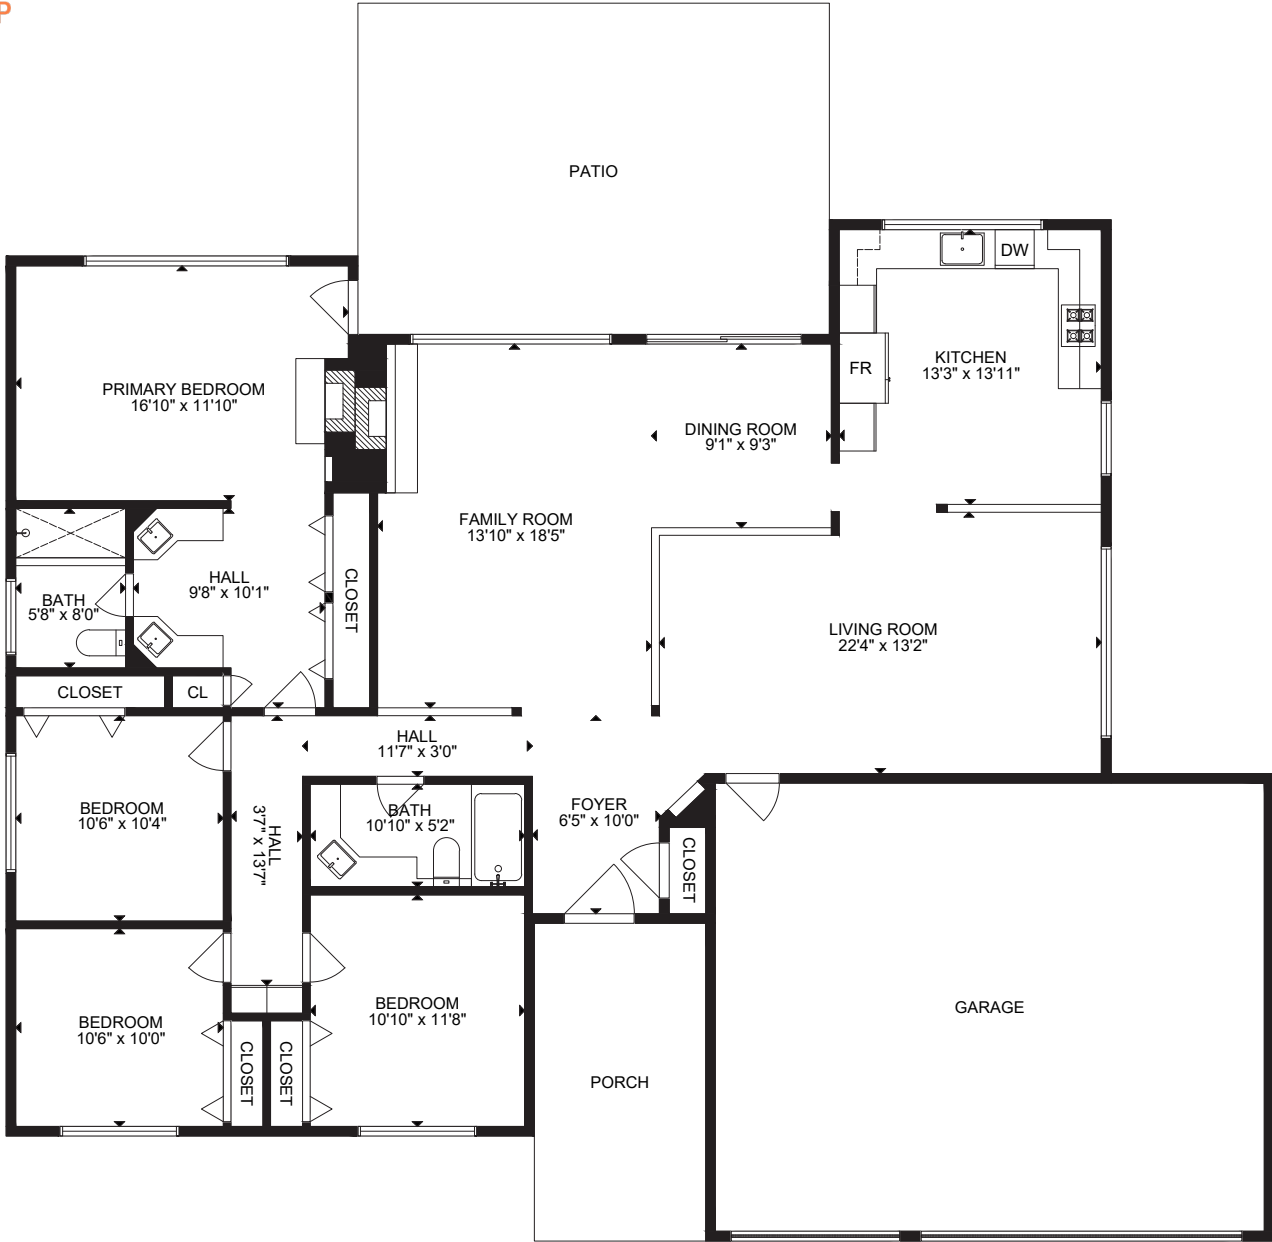

REAL ESTATE GROUP

17927NEARBANKDR.COM

SINGLE LEVEL ROWLAND HEIGHTS HOME

17927 NEARBANK DR, ROWLAND HEIGHTS CA 917748

Approximately 1,969 sq ft

9,157 sq ft lot

*DISCLAIMER: HOME HAS BEEN PROFESSIONALLY MEASURED WITH A 3D DIGITAL CAMERA. MEASUREMENTS MAY DIFFER THAN PUBLIC RECORDS. BUYER TO VERIFY AND SATISFY THEMSELVES.