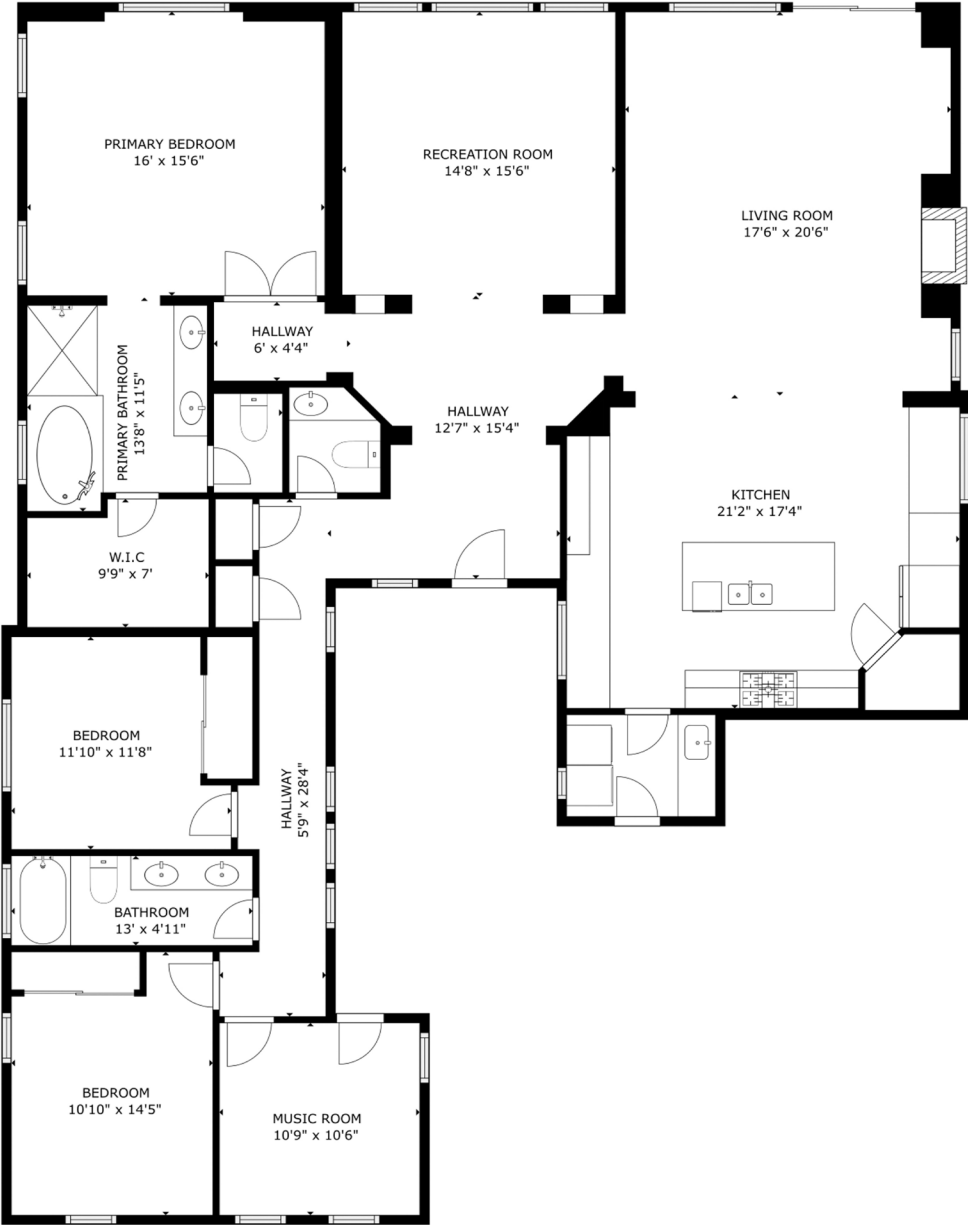

the boutique

REAL ESTATE GROUP

14973MAVENWOOD.COM

COYOTE CANYON SINGLE STORY HOME

14973 MAVENWOOD PLACE, FONTANA, CA 92336

Approximately 2,389 sq ft

9,317 sq ft lot

\*DISCLAIMER: HOME HAS BEEN PROFESSIONALLY MEASURED WITH A 3D DIGITAL CAMERA. MEASUREMENTS MAY DIFFER THAN PUBLIC RECORDS. BUYER TO VERIFY AND SATISFY THEMSELVES.