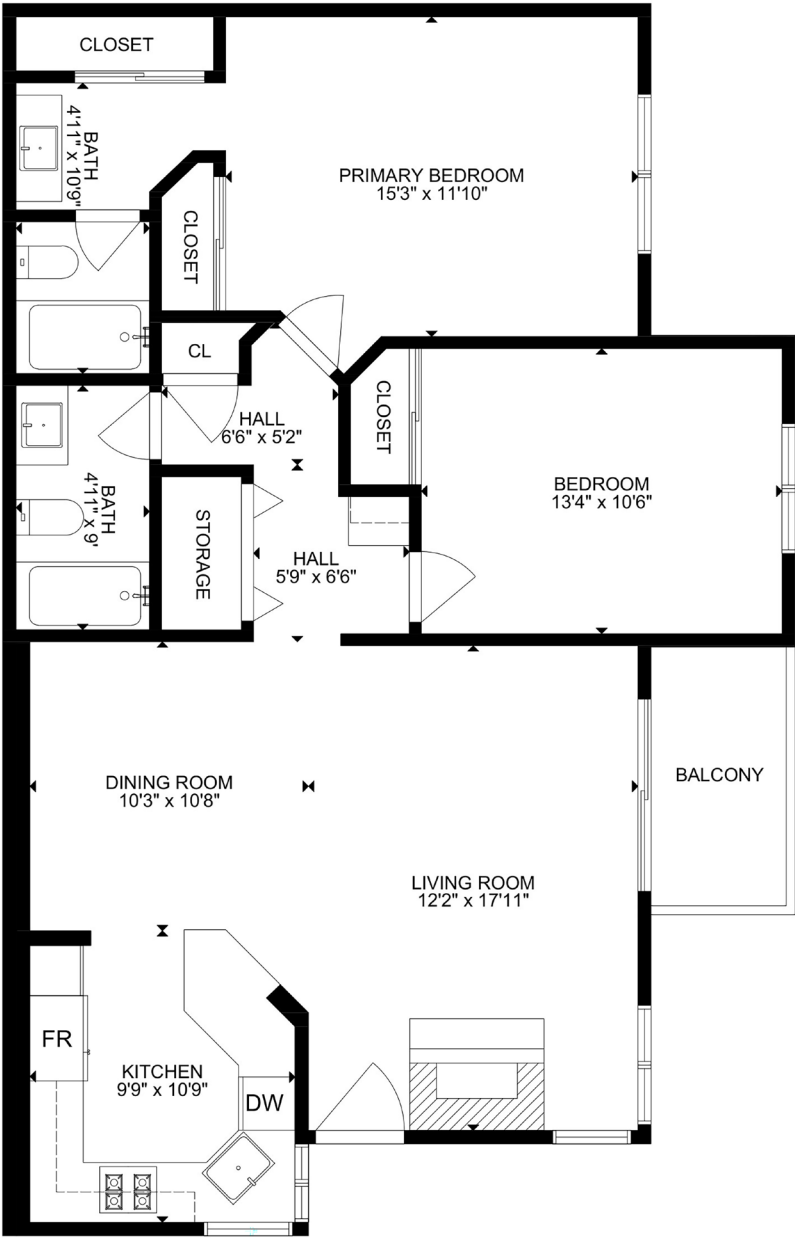

REAL ESTATE GROUP

411ROSEMARYLN.COM

411 S ROSEMARY LANE, ANAHEIM HILLS, CA 92808  
Approximately 1,061 sq ft

\*DISCLAIMER: HOME HAS BEEN PROFESSIONALLY MEASURED WITH A 3D DIGITAL CAMERA. MEASUREMENTS MAY DIFFER THAN PUBLIC RECORDS. BUYER TO VERIFY AND SATISFY THEMSELVES.