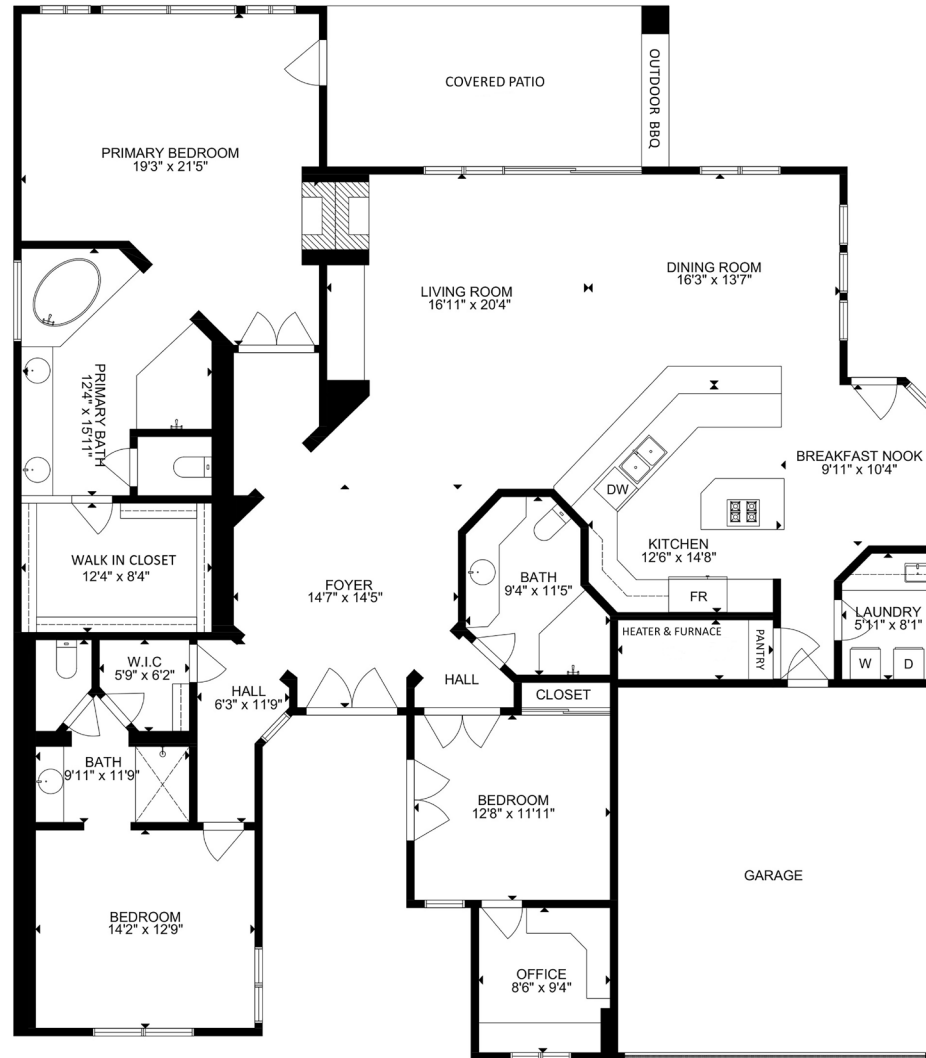

REAL ESTATE GROUP

3MESQUITERIDGELN.COM//THEBOUTIQUE.COM
YOUR DESERT OASIS IN RANCHO MIRAGE

3 MESQUITE RIDGE LANE, RANCHO MIRAGE, CA 92270 USA

Approximately 2,757 sq ft

10,454 sq ft lot

* Measurements taken with 3D Digital Matterport Camera and buyer to verify all information