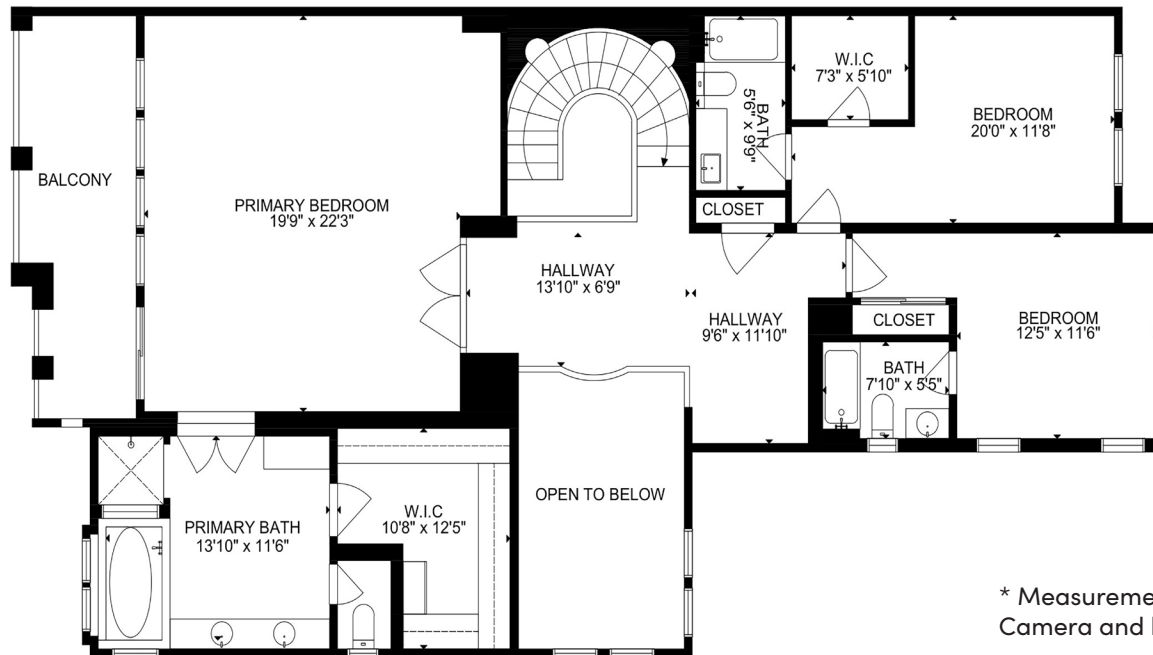

REAL ESTATE GROUP

17892VIAROMA.COM//THEBOUTIQUE.COM

VISTA DEL VERDE CITY LIGHT VIEWS

17892 VIA ROMA, YORBA LINDA, CA 92886 USA

Approximately 3,556 sq ft

Lower Level: 1,643 sq ft

Upper Level: 1,913 sq ft

FIRST FLOOR

SECOND FLOOR

\* Measurements taken with 3D Digital Matterport Camera and buyer to verify all information