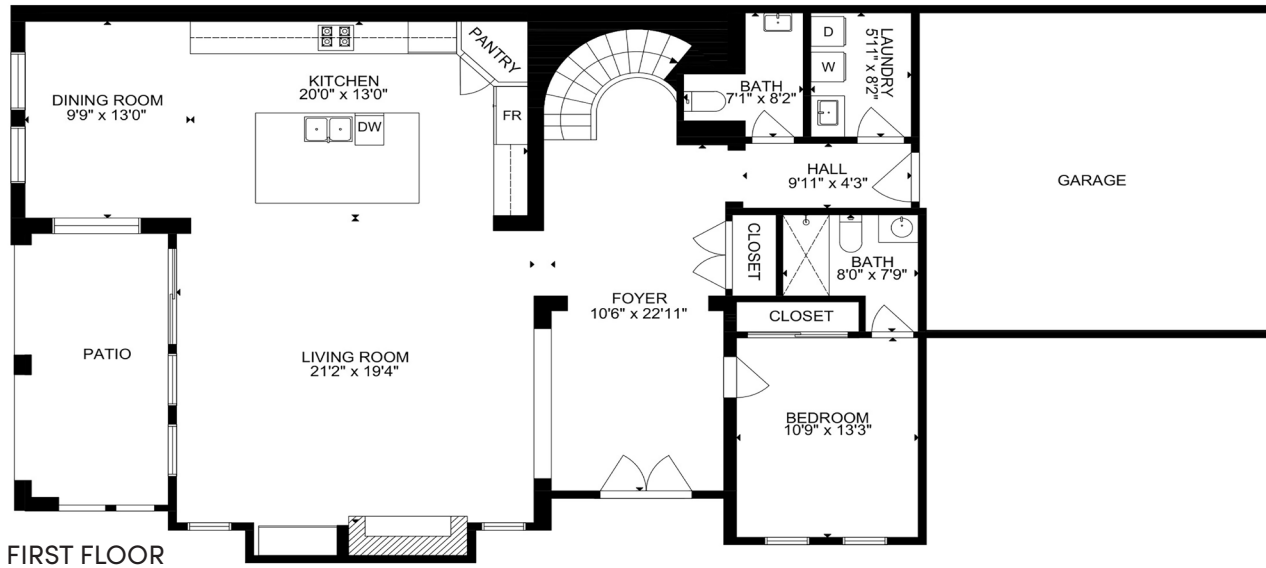

REAL ESTATE GROUP

17892VIAROMA.COM//THEBOUTIQUE.COM

VISTA DEL VERDE CITY LIGHT VIEWS

17892 VIA ROMA, YORBA LINDA, CA 92886 USA

Approximately 3,556 sq ft

Lower Level: 1,643 sq ft

Upper Level: 1,913 sq ft

FIRST FLOOR

SECOND FLOOR

\* Measurements taken with 3D Digital Matterport Camera and buyer to verify all information