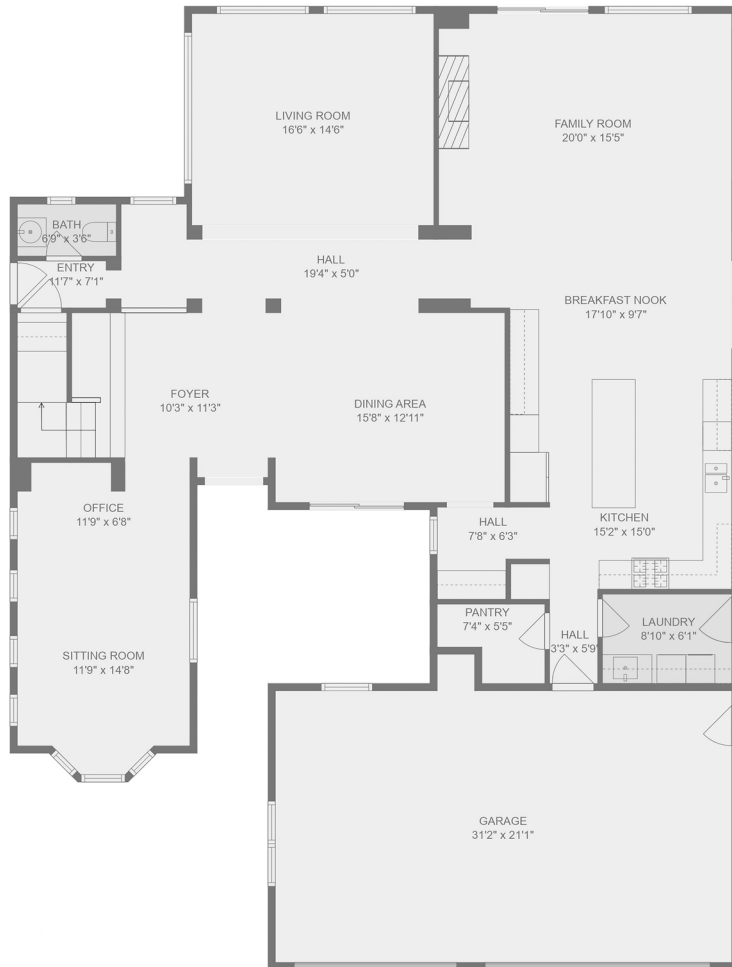

REAL ESTATE GROUP

2998ARBORWOODCT.COM//THEBOUTIQUE.COM

LAKE VIEW FULLERTON HOME

2998 ARBORWOOD COURT, FULLERTON, CA 92835 USA

Approximately 3,654 sq ft

7,368 sq ft lot

FIRST FLOOR

SECOND FLOOR