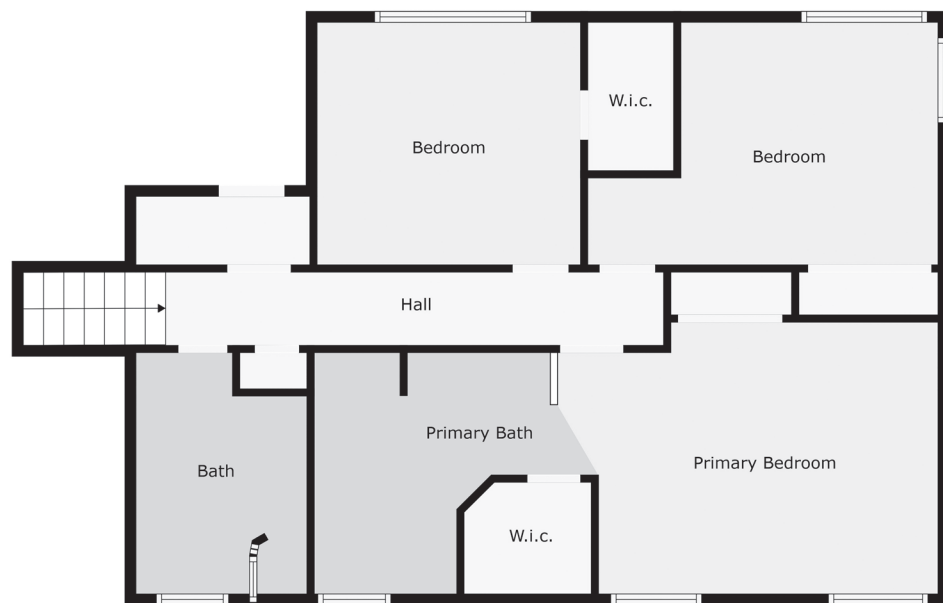

REAL ESTATE GROUP

2860HUDSONAVE.COM//THEBOUTIQUE.COM

2860 HUDSON AVENUE, CORONA, CA 92881 USA

Approximately 2,500 sq ft

Lot Size 14,810 sq ft

FIRST FLOOR

SECOND FLOOR

GARAGE