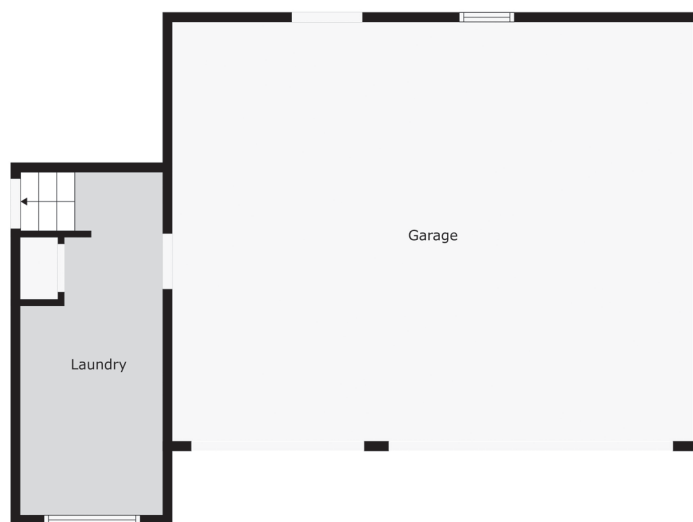

REAL ESTATE GROUP

2860HUDSONAVE.COM//THEBOUTIQUE.COM

2860 HUDSON AVENUE, CORONA, CA 92881 USA

Approximately 2,500 sq ft

Lot Size 14,810 sq ft

FIRST FLOOR

SECOND FLOOR

GARAGE