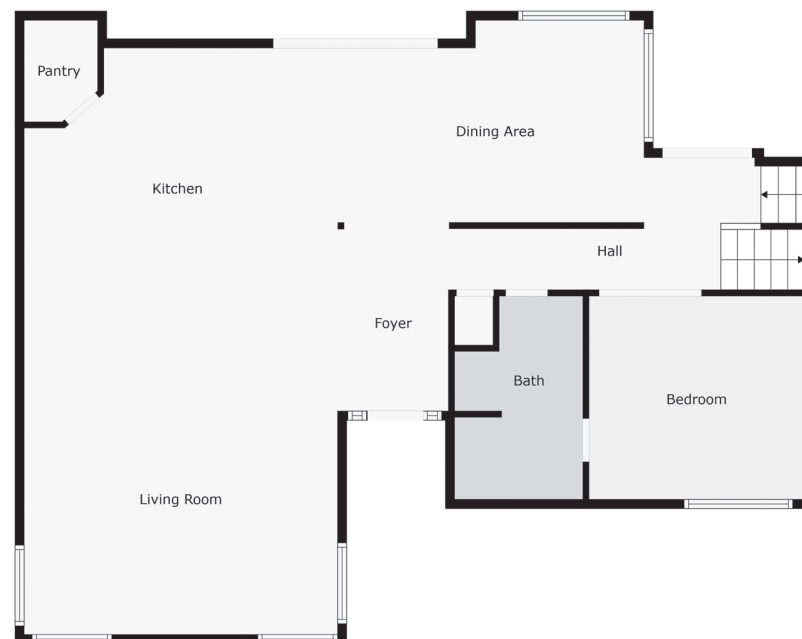

REAL ESTATE GROUP

2860HUDSONAVE.COM//THEBOUTIQUE.COM

2860 HUDSON AVENUE, CORONA, CA 92881 USA

Approximately 2,500 sq ft

Lot Size 14,810 sq ft

FIRST FLOOR

SECOND FLOOR

GARAGE