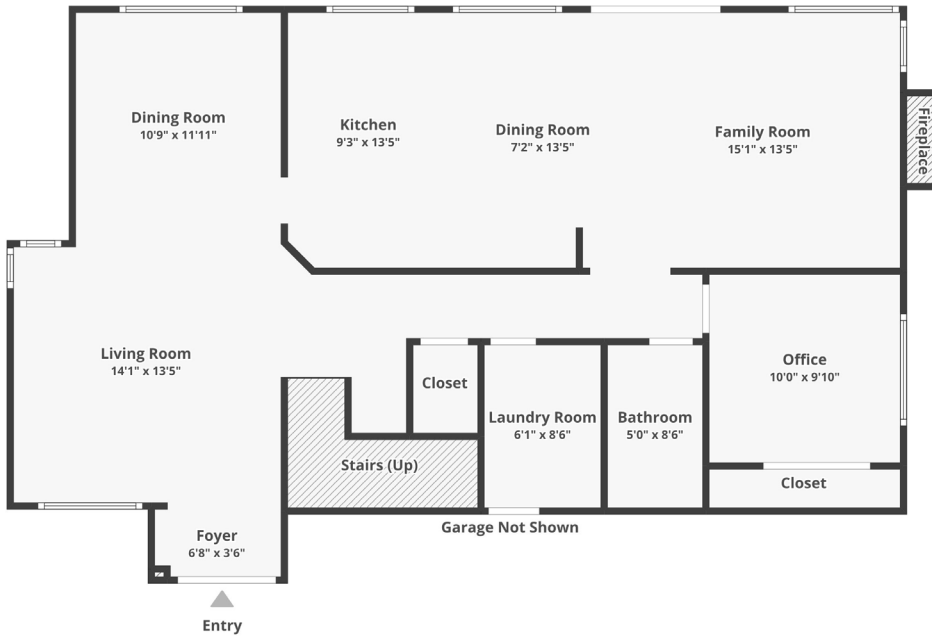

REAL ESTATE GROUP

368REDWINGCIR.COM// THEBOUTIQUE.COM

368 REDWING CIRCLE, CA 92882 USA

Approximately 2,426 sq ft

Lot Size 7,841 sq ft

FIRST FLOOR

SECOND FLOOR