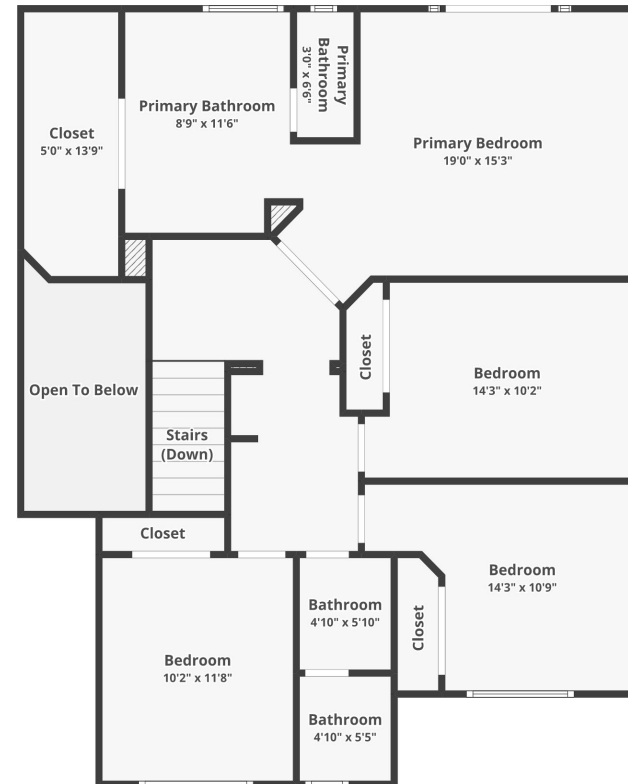

REAL ESTATE GROUP

368REDWINGCIR.COM// THEBOUTIQUE.COM

368 REDWING CIRCLE, CA 92882 USA

Approximately 2,426 sq ft

Lot Size 7,841 sq ft

FIRST FLOOR

SECOND FLOOR