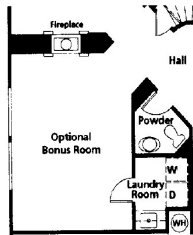

REAL ESTATE GROUP

17290BRAMBLECT.COM // THEBOUTIQUE.COM

17290 BRAMBLE COURT  
YORBA LINDA CA 92886 USA

Approximately 3,616 sq ft

Lot Size 6,636 sq ft

FIRST FLOOR

Windows vary per elevation

Windows vary per elevation

SECOND FLOOR