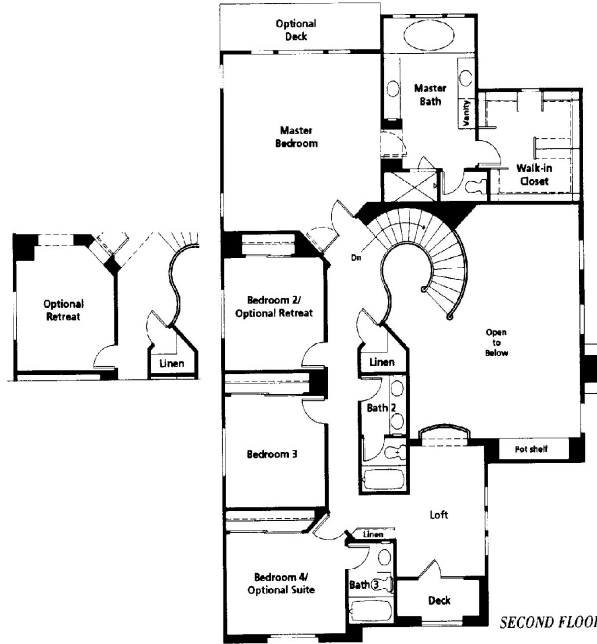

REAL ESTATE GROUP

17290BRAMBLECT.COM // THEBOUTIQUE.COM

17290 BRAMBLE COURT  
YORBA LINDA CA 92886 USA

Approximately 3,616 sq ft

Lot Size 6,636 sq ft

FIRST FLOOR

Windows vary per elevation

Windows vary per elevation

SECOND FLOOR