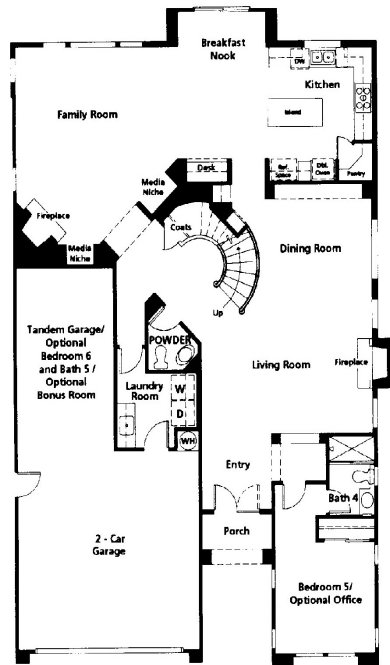

REAL ESTATE GROUP

17290BRAMBLECT.COM // THEBOUTIQUE.COM

17290 BRAMBLE COURT  
YORBA LINDA CA 92886 USA

Approximately 3,616 sq ft

Lot Size 6,636 sq ft

FIRST FLOOR

Windows vary per elevation

Windows vary per elevation

SECOND FLOOR