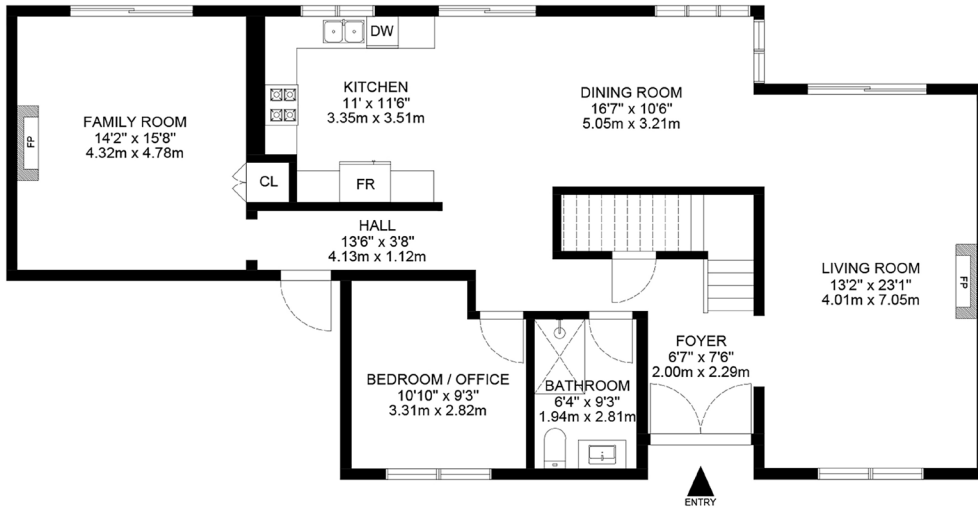

the boutique

REAL ESTATE GROUP

649DOROTHYLN.COM // THEBOUTIQUE.COM

RAYMOND HILLS POOL HOME

649 DOROTHY LANE, FULLERTON CA 92831 USA

Approximately 2,639 sq ft

Lot Size 10,640 sq ft

UPPER LEVEL