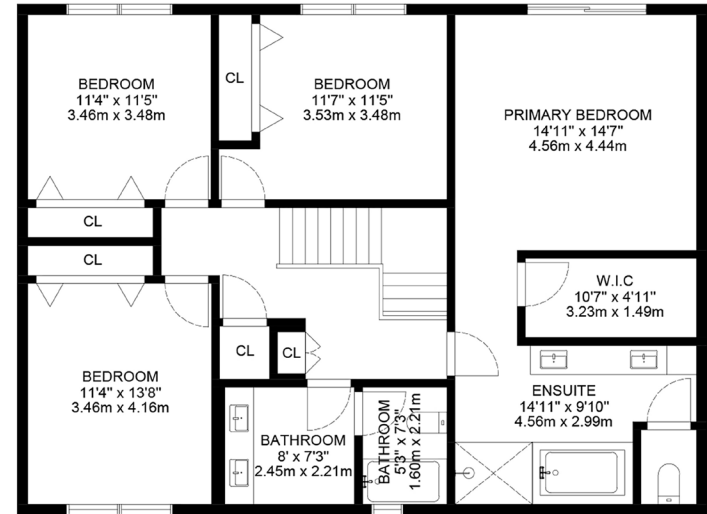

the boutique

REAL ESTATE GROUP

649DOROTHYLN.COM // THEBOUTIQUE.COM

RAYMOND HILLS POOL HOME

649 DOROTHY LANE, FULLERTON CA 92831 USA

Approximately 2,639 sq ft

Lot Size 10,640 sq ft

UPPER LEVEL