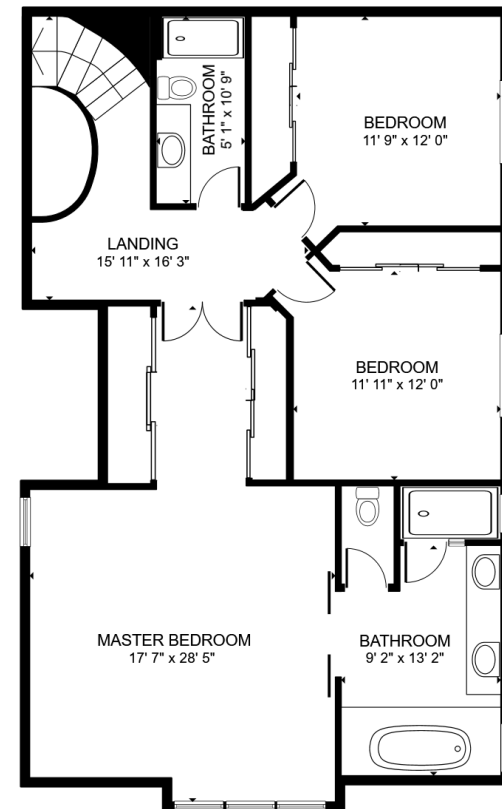

REAL ESTATE GROUP

20351VIACELESTINA.COM // THEBOUTIQUE.COM

VIEWS OF EAST LAKE

20351 VIA CELESTINA, YORBA LINDA, CA 92887 USA

Approximately 3,048 SF | Lot Size 7,500 SF

FLOOR 1

FLOOR 2