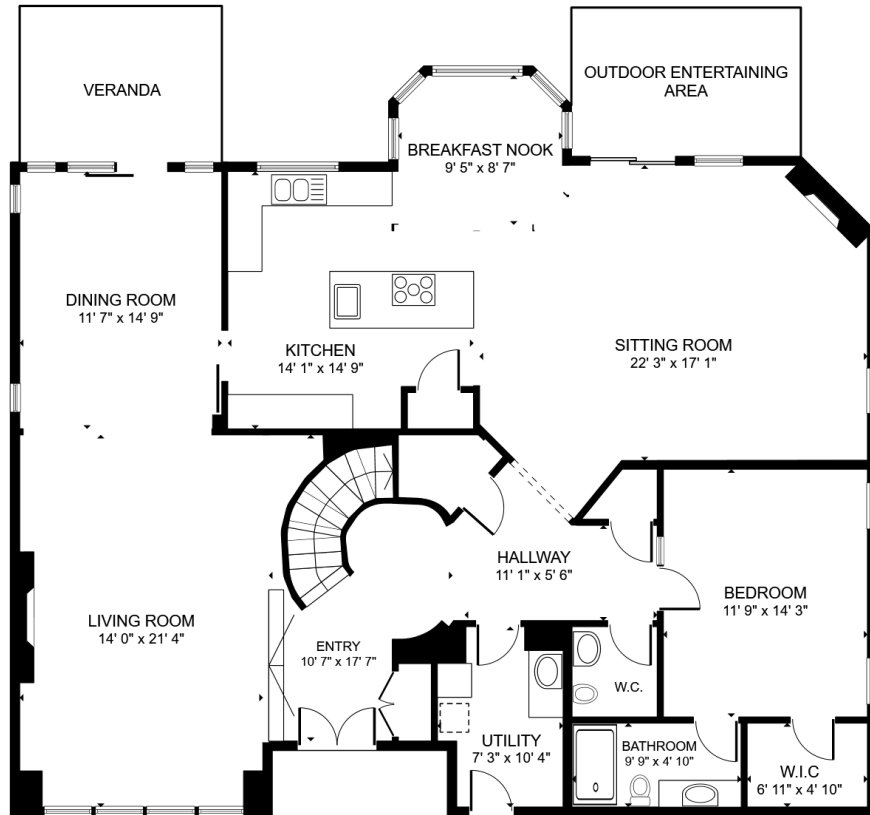

REAL ESTATE GROUP

20351VIACELESTINA.COM // THEBOUTIQUE.COM

VIEWS OF EAST LAKE

20351 VIA CELESTINA, YORBA LINDA, CA 92887 USA

Approximately 3,048 SF | Lot Size 7,500 SF

FLOOR 1

FLOOR 2