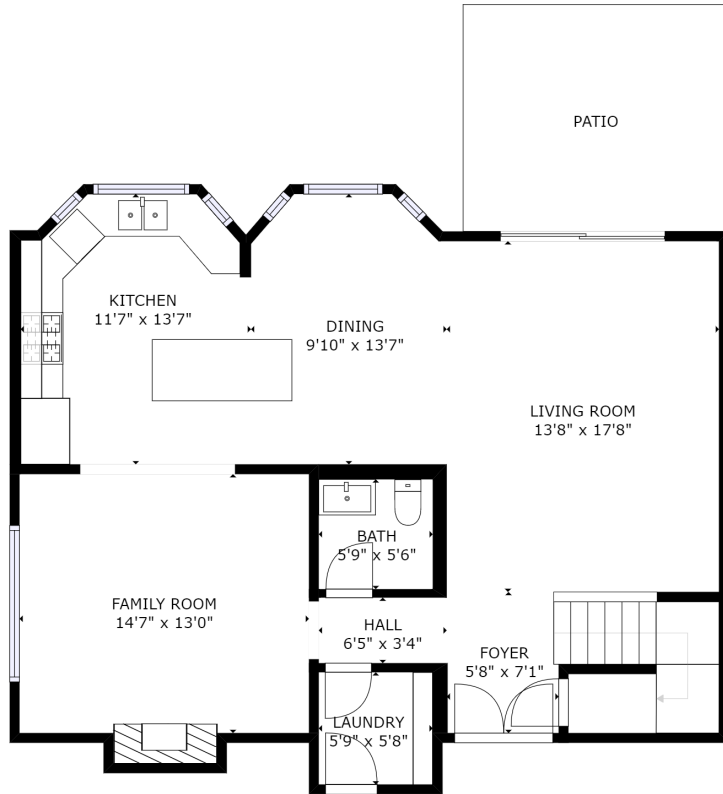

the boutique

REAL ESTATE GROUP

21610VIAPEPITA.COM // THEBOUTIQUE.COM

EAST LAKE FAMILY HOME

21610 VIA PEPITA, YORBA LINDA CA 92886 USA

Approximately 1,795 SF | Lot Size 4,500 SF

FIRST FLOOR

SECOND FLOOR