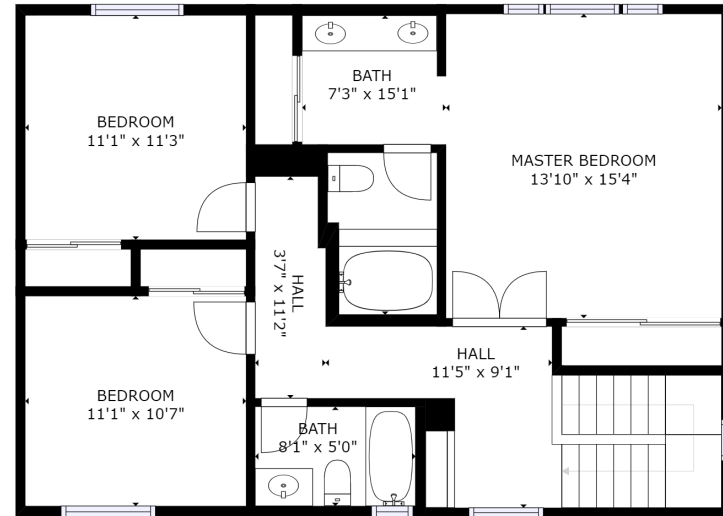

the boutique

REAL ESTATE GROUP

21610VIAPEPITA.COM // THEBOUTIQUE.COM

EAST LAKE FAMILY HOME

21610 VIA PEPITA, YORBA LINDA CA 92886 USA

Approximately 1,795 SF | Lot Size 4,500 SF

FIRST FLOOR

SECOND FLOOR