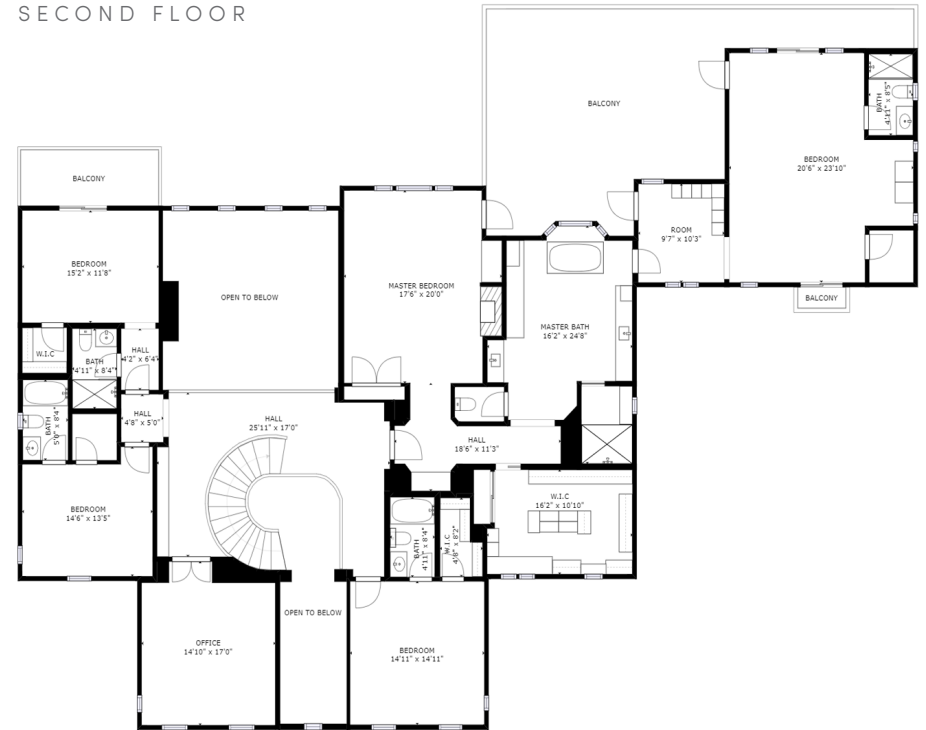

the boutique

REAL ESTATE GROUP

19280GREENOAKSRD.COM // THEBOUTIQUE.ER.COM

MANOR HOUSE VIEW HOME WITH CASITA

19280 GREEN OAKS ROAD, YORBA LINDA, CA 92886

7 Beds | 7.5 Baths | Main Home ±6,100 SF | Casita ± 912 SF

FIRST FLOOR

SECOND FLOOR

CASITA