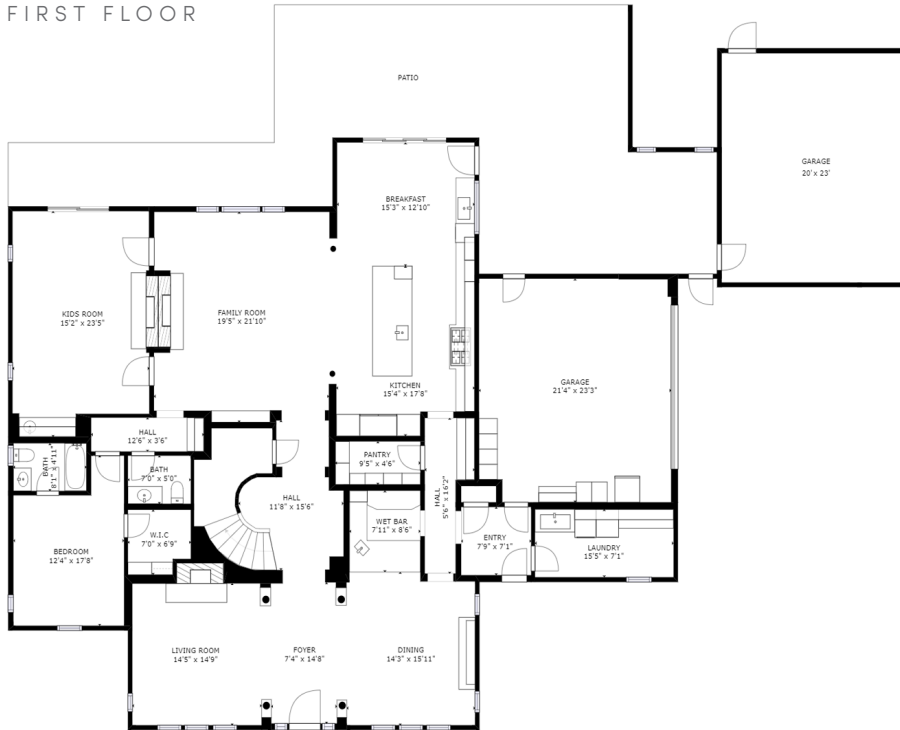

the boutique

REAL ESTATE GROUP

19280GREENOAKSRD.COM // THEBOUTIQUE.ER.COM

MANOR HOUSE VIEW HOME WITH CASITA

19280 GREEN OAKS ROAD, YORBA LINDA, CA 92886

7 Beds | 7.5 Baths | Main Home ±6,100 SF | Casita ± 912 SF

FIRST FLOOR

SECOND FLOOR

CASITA